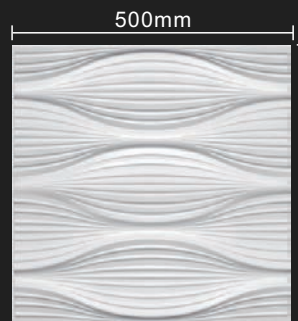

# 产品效果 PRODUCT EFFECT

型号: model **D126**

材质: material 环保阻燃PVC

规格: specifications 500\*500mm

3D浮雕高度: 3D Relief height 20mm

材质厚度: thickness of the material 1mm

型号: model **D128**

材质: material 环保阻燃PVC

规格: specifications 500\*500mm

3D浮雕高度: 3D Relief height 10mm

材质厚度: thickness of the material 1mm

# 产品效果 PRODUCT EFFECT

型号: model	D129
材质: material	环保阻燃PVC
规格: specifications	500*500mm
3D浮雕高度: 3D Relief height	30mm
材质厚度: thickness of the material	1mm

型号: model	D130
材质: material	环保阻燃PVC
规格: specifications	500*500mm
3D浮雕高度: 3D Relief height	12mm
材质厚度: thickness of the material	1mm