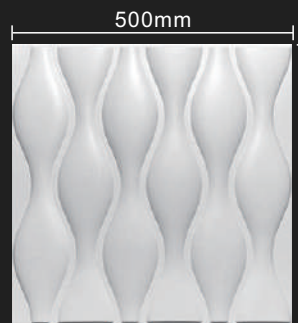

型号: model **D052**
材质: material 环保阻燃PVC
规格: specifications 500*500mm
3D浮雕高度: 3D Relief height 15mm
材质厚度: thickness of the material 1mm