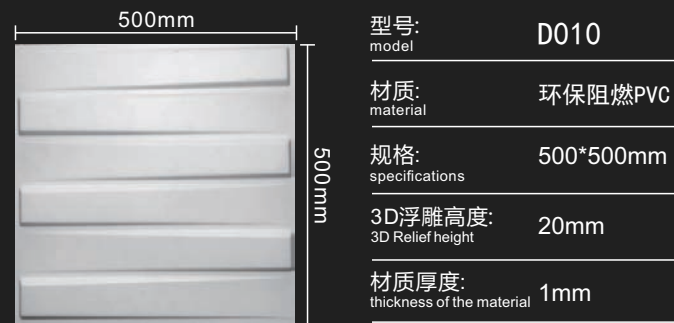

产品效果 PRODUCT EFFECT