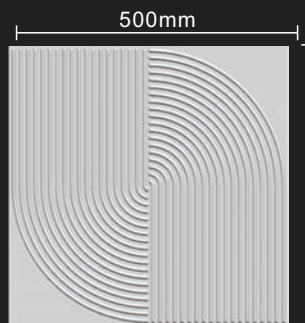

产品效果 PRODUCT EFFECT

型号: model	D186
材质: material	环保阻燃PVC
规格: specifications	500*500mm
3D浮雕高度: 3D Relief height	6mm
材质厚度: thickness of the material	1mm