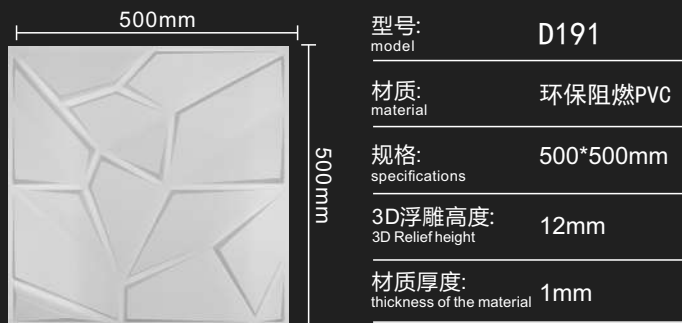

产品效果 PRODUCT EFFECT