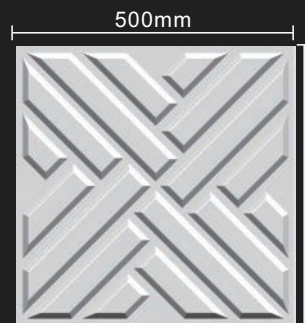

型号: model	D188
材质: material	环保阻燃PVC
规格: specifications	500*500mm
3D浮雕高度: 3D Relief height	15mm
材质厚度: thickness of the material	1mm