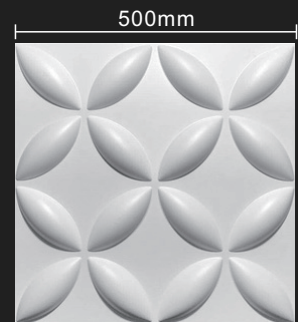

规格: **500\*500mm**  
specifications

3D浮雕高度: **35mm**  
3D Relief height

材质厚度: **1mm**  
thickness of the material

# 产品效果 PRODUCT EFFECT

型号: model	D030
材质: material	环保阻燃PVC
规格: specifications	500*500mm
3D浮雕高度: 3D Relief height	12mm
材质厚度: thickness of the material	1mm

型号: model	D032
材质: material	环保阻燃PVC
规格: specifications	500*500mm
3D浮雕高度: 3D Relief height	25mm
材质厚度: thickness of the material	1mm

# 产品效果 PRODUCT EFFECT

型号: model	D033
材质: material	环保阻燃PVC
规格: specifications	500*500mm
3D浮雕高度: 3D Relief height	30mm
材质厚度: thickness of the material	1mm

型号: model	D038
材质: material	环保阻燃PVC
规格: specifications	500*500mm
3D浮雕高度: 3D Relief height	26mm
材质厚度: thickness of the material	1mm