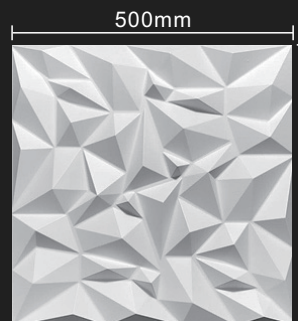

# 产品效果 PRODUCT EFFECT

型号: D100  
model

材质: 环保阻燃PVC  
material

规格: 500\*500mm  
specifications

3D浮雕高度: 10mm  
3D Relief height

材质厚度: 1mm  
thickness of the material

型号: D101  
model

材质: 环保阻燃PVC  
material

规格: 500\*500mm  
specifications

3D浮雕高度: 27mm  
3D Relief height

材质厚度: 1mm  
thickness of the material