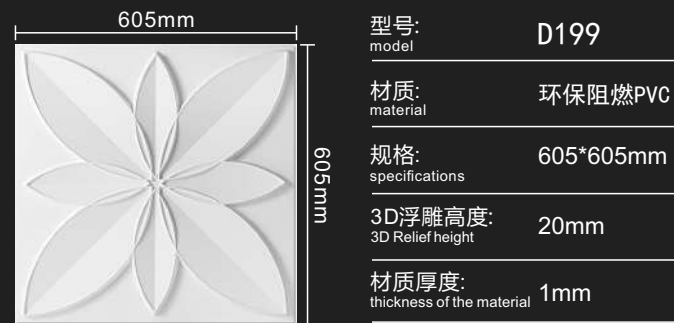

产品效果 PRODUCT EFFECT