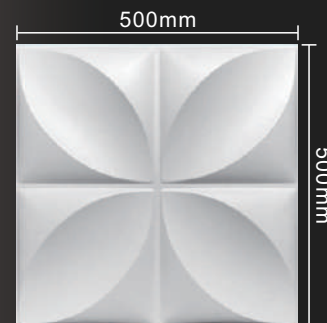

# 产品效果 PRODUCT EFFECT

型号: model	D003
材质: material	环保阻燃PVC
规格: specifications	500*500mm
3D浮雕高度: 3D Relief height	27mm
材质厚度: thickness of the material	1mm

型号: model	D004
材质: material	环保阻燃PVC
规格: specifications	500*500mm
3D浮雕高度: 3D Relief height	36mm
材质厚度: thickness of the material	1mm

# 产品效果 PRODUCT EFFECT

型号: model	D006
材质: material	环保阻燃PVC
规格: specifications	500*500mm
3D浮雕高度: 3D Relief height	20mm
材质厚度: thickness of the material	1mm

型号: model	D006-1
材质: material	环保阻燃PVC
规格: specifications	500*500mm
3D浮雕高度: 3D Relief height	29mm
材质厚度: thickness of the material	1mm