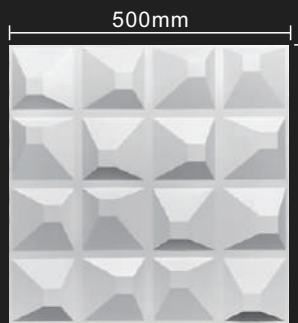

产品效果 PRODUCT EFFECT

型号: D109
model

材质: 环保阻燃PVC
material

规格: 500*500mm
specifications

3D浮雕高度: 20mm
3D Relief height

材质厚度: 1mm
thickness of the material