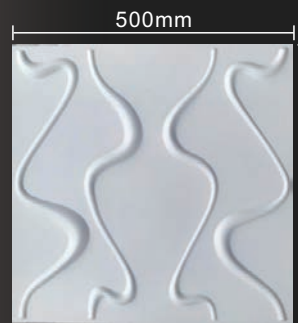

产品效果 PRODUCT EFFECT

型号: model	D135
材质: material	环保阻燃PVC
规格: specifications	500*500mm
3D浮雕高度: 3D Relief height	12mm
材质厚度: thickness of the material	1mm