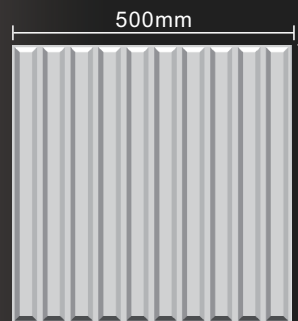

产品效果 PRODUCT EFFECT

型号: D167
model

材质: 环保阻燃PVC
material

规格: 500*500mm
specifications

3D浮雕高度: 15mm
3D Relief height

材质厚度: 1mm
thickness of the material