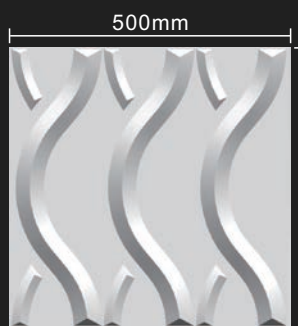

产品效果 PRODUCT EFFECT

型号: D173
model

材质: 环保阻燃PVC
material

规格: 500*500mm
specifications

3D浮雕高度: 20mm
3D Relief height

材质厚度: 1mm
thickness of the material