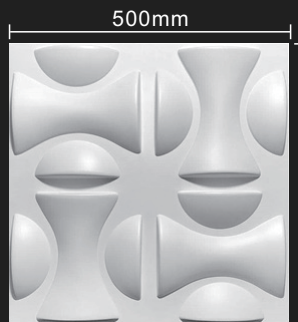

# 产品效果 PRODUCT EFFECT

型号: model	D073
材质: material	环保阻燃PVC
规格: specifications	500*500mm
3D浮雕高度: 3D Relief height	13mm
材质厚度: thickness of the material	1mm

型号: model	D075
材质: material	环保阻燃PVC
规格: specifications	500*500mm
3D浮雕高度: 3D Relief height	25mm
材质厚度: thickness of the material	1mm

# 产品效果 PRODUCT EFFECT

型号: model	D076
材质: material	环保阻燃PVC
规格: specifications	500*500mm
3D浮雕高度: 3D Relief height	23mm
材质厚度: thickness of the material	1mm

型号: model	D078
材质: material	环保阻燃PVC
规格: specifications	500*500mm
3D浮雕高度: 3D Relief height	13mm
材质厚度: thickness of the material	1mm

# 产品效果 PRODUCT EFFECT

型号: model	D079
材质: material	环保阻燃PVC
规格: specifications	500*500mm
3D浮雕高度: 3D Relief height	16mm
材质厚度: thickness of the material	1mm

型号: model	D081
材质: material	环保阻燃PVC
规格: specifications	500*500mm
3D浮雕高度: 3D Relief height	13mm
材质厚度: thickness of the material	1mm

# 产品效果 PRODUCT EFFECT

型号: model	D082
材质: material	环保阻燃PVC
规格: specifications	500*500mm
3D浮雕高度: 3D Relief height	30mm
材质厚度: thickness of the material	1mm

型号: model	D083
材质: material	环保阻燃PVC
规格: specifications	500*500mm
3D浮雕高度: 3D Relief height	15mm
材质厚度: thickness of the material	1mm