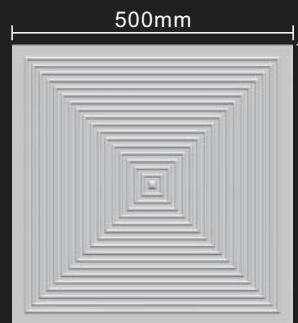

型号: model	D182
材质: material	环保阻燃PVC
规格: specifications	500*500mm
3D浮雕高度: 3D Relief height	6mm
材质厚度: thickness of the material	1mm