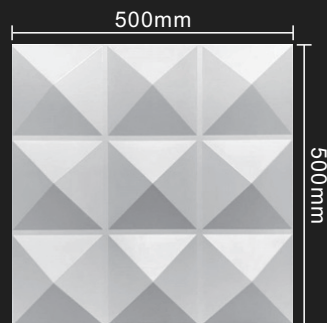

# 产品效果 PRODUCT EFFECT

型号: model	D003
材质: material	环保阻燃PVC
规格: specifications	500*500mm
3D浮雕高度: 3D Relief height	27mm
材质厚度: thickness of the material	1mm

型号: model	D004
材质: material	环保阻燃PVC
规格: specifications	500*500mm
3D浮雕高度: 3D Relief height	36mm
材质厚度: thickness of the material	1mm

# 产品效果 PRODUCT EFFECT

型号: model	D006
材质: material	环保阻燃PVC
规格: specifications	500*500mm
3D浮雕高度: 3D Relief height	20mm
材质厚度: thickness of the material	1mm

型号: model	D006-1
材质: material	环保阻燃PVC
规格: specifications	500*500mm
3D浮雕高度: 3D Relief height	29mm
材质厚度: thickness of the material	1mm