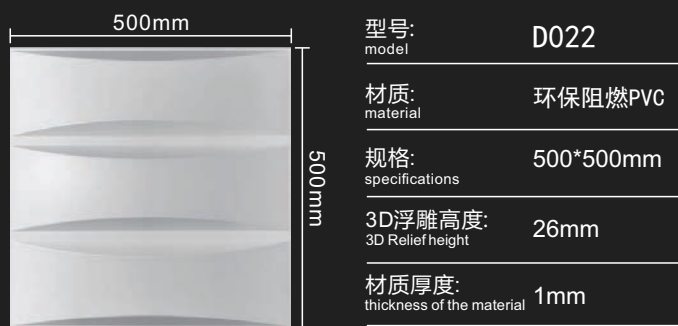

产品效果 PRODUCT EFFECT