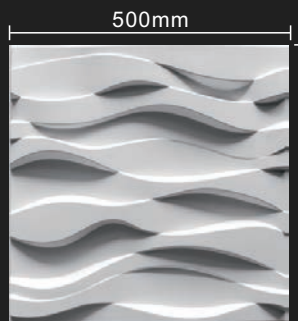

产品效果 PRODUCT EFFECT

型号: model **D124**

材质: material 环保阻燃PVC

规格: specifications 500*500mm

3D浮雕高度: 3D Relief height 40mm

材质厚度: thickness of the material 1mm