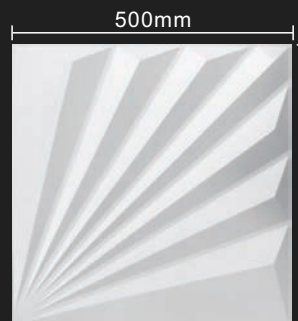

型号: model	D142
材质: material	环保阻燃PVC
规格: specifications	500*500mm
3D浮雕高度: 3D Relief height	15mm
材质厚度: thickness of the material	1mm