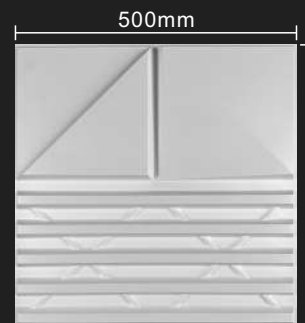

型号: model	D190
材质: material	环保阻燃PVC
规格: specifications	500*500mm
3D浮雕高度: 3D Relief height	18mm
材质厚度: thickness of the material	1mm