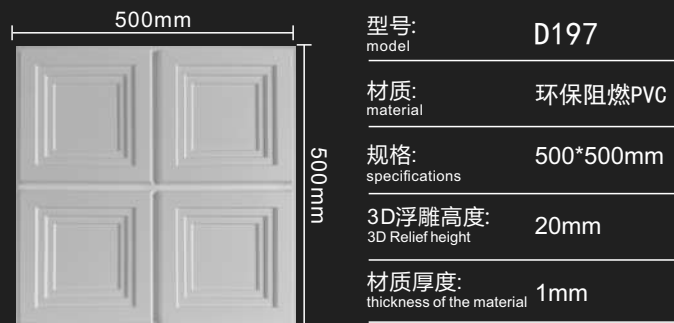

产品效果 PRODUCT EFFECT