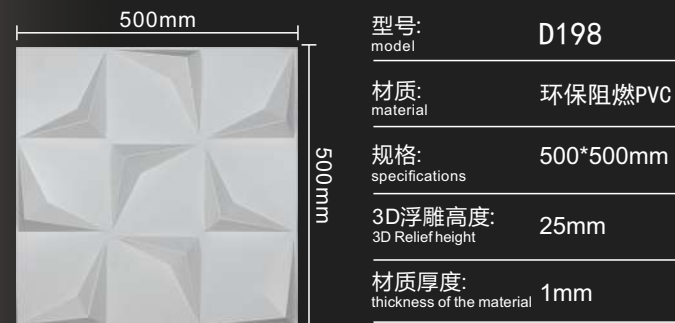

产品效果 PRODUCT EFFECT