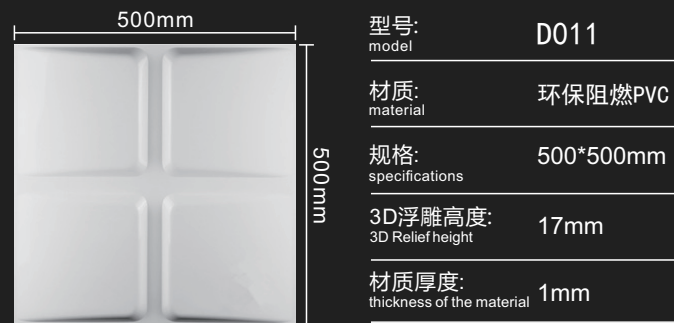

产品效果 PRODUCT EFFECT