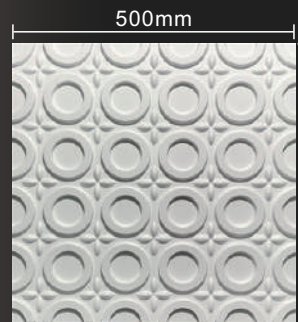

产品效果 PRODUCT EFFECT

型号: D107
model

材质: 环保阻燃PVC
material

规格: 500*500mm
specifications

3D浮雕高度: 10mm
3D Relief height

材质厚度: 1mm
thickness of the material