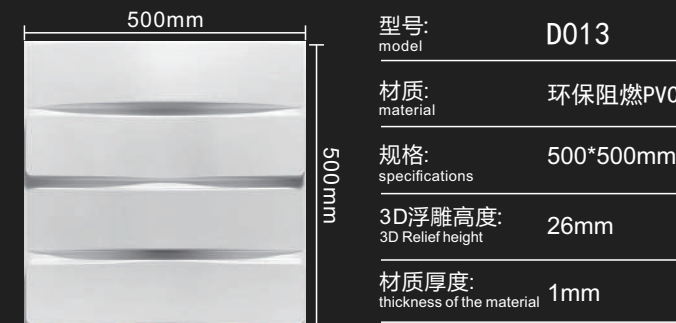

产品效果 PRODUCT EFFECT