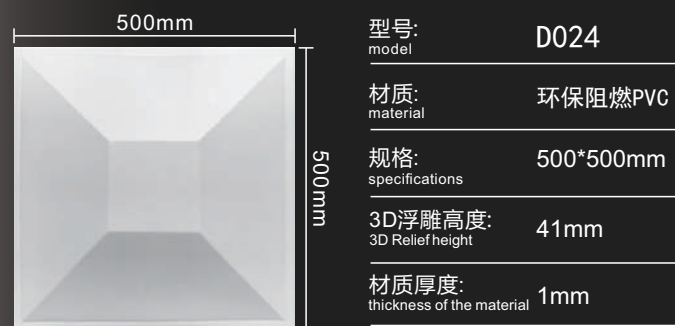

产品效果 PRODUCT EFFECT