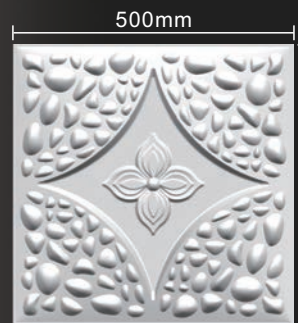

产品效果 PRODUCT EFFECT

型号: model	D183
材质: material	环保阻燃PVC
规格: specifications	500*500mm
3D浮雕高度: 3D Relief height	30mm
材质厚度: thickness of the material	1mm