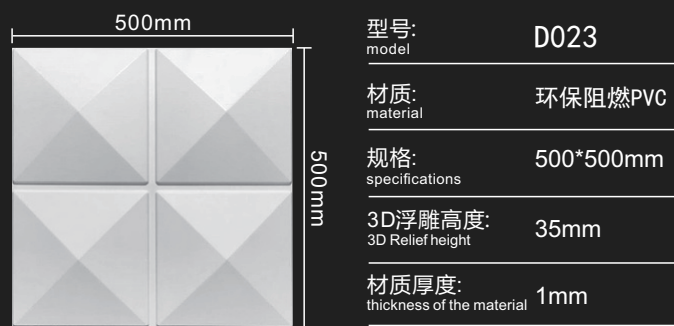

产品效果 PRODUCT EFFECT