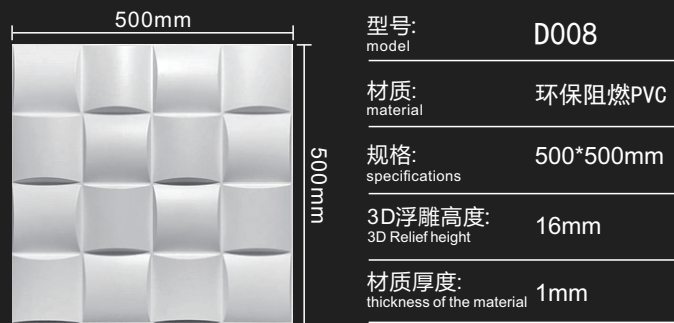

产品效果 PRODUCT EFFECT