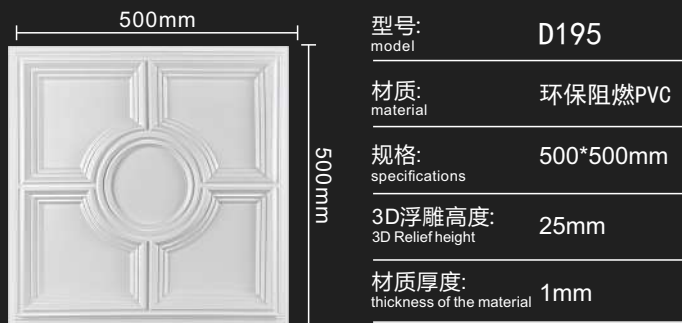

产品效果 PRODUCT EFFECT