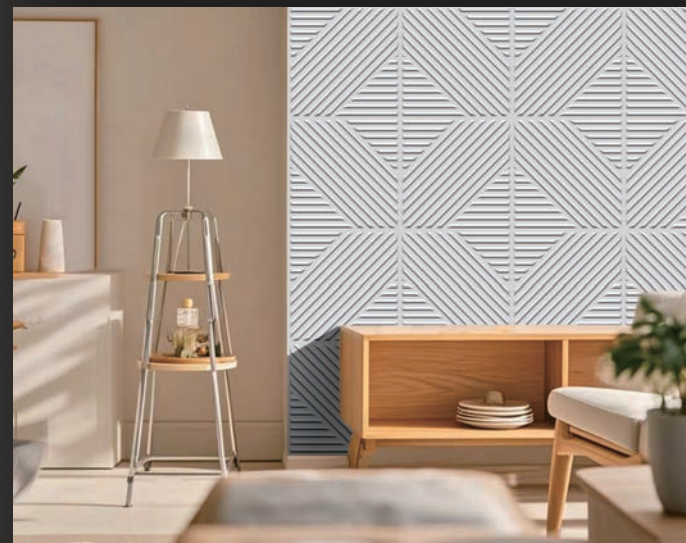

产品效果 PRODUCT EFFECT

型号: model	D186
材质: material	环保阻燃PVC
规格: specifications	500*500mm
3D浮雕高度: 3D Relief height	6mm
材质厚度: thickness of the material	1mm

型号: model	D188
材质: material	环保阻燃PVC
规格: specifications	500*500mm
3D浮雕高度: 3D Relief height	15mm
材质厚度: thickness of the material	1mm

产品效果 PRODUCT EFFECT

型号: model	D189
材质: material	环保阻燃PVC
规格: specifications	500*500mm
3D浮雕高度: 3D Relief height	15mm
材质厚度: thickness of the material	1mm

型号: model	D190
材质: material	环保阻燃PVC
规格: specifications	500*500mm
3D浮雕高度: 3D Relief height	18mm
材质厚度: thickness of the material	1mm

查看色卡点此处