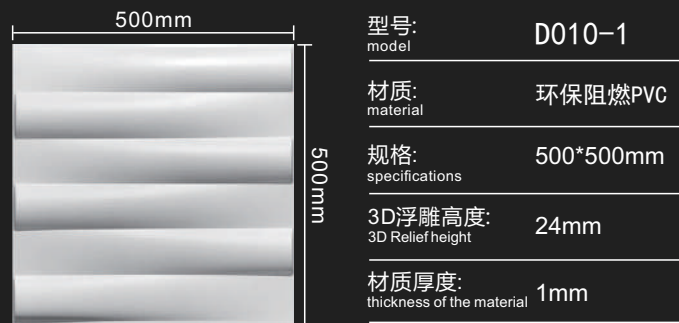

产品效果 PRODUCT EFFECT