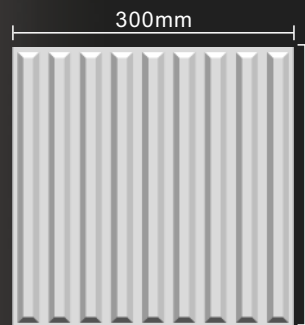

产品效果 PRODUCT EFFECT

型号: D214
model

材质: 环保阻燃PVC
material

规格: 300*300mm
specifications

3D浮雕高度: 15mm
3D Relief height

材质厚度: 1mm
thickness of the material