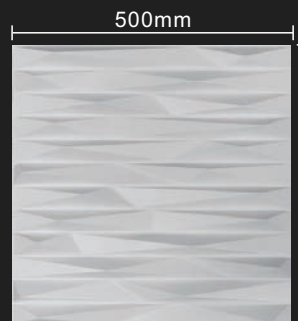

# 产品效果 PRODUCT EFFECT

型号: model **D124**

材质: material 环保阻燃PVC

规格: specifications 500\*500mm

3D浮雕高度: 3D Relief height 40mm

材质厚度: thickness of the material 1mm

型号: model **D125**

材质: material 环保阻燃PVC

规格: specifications 500\*500mm

3D浮雕高度: 3D Relief height 30mm

材质厚度: thickness of the material 1mm