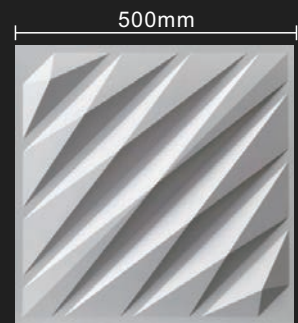

型号: model	D136
材质: material	环保阻燃PVC
规格: specifications	500*500mm
3D浮雕高度: 3D Relief height	30mm
材质厚度: thickness of the material	1mm