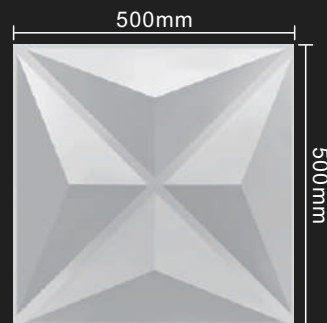

# 产品效果 PRODUCT EFFECT

型号: model	D003
材质: material	环保阻燃PVC
规格: specifications	500*500mm
3D浮雕高度: 3D Relief height	27mm
材质厚度: thickness of the material	1mm

型号: model	D004
材质: material	环保阻燃PVC
规格: specifications	500*500mm
3D浮雕高度: 3D Relief height	36mm
材质厚度: thickness of the material	1mm

# 产品效果 PRODUCT EFFECT

型号: model	D006
材质: material	环保阻燃PVC
规格: specifications	500*500mm
3D浮雕高度: 3D Relief height	20mm
材质厚度: thickness of the material	1mm

型号: model	D006-1
材质: material	环保阻燃PVC
规格: specifications	500*500mm
3D浮雕高度: 3D Relief height	29mm
材质厚度: thickness of the material	1mm