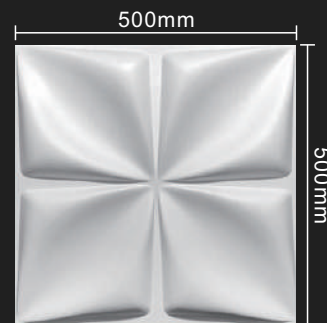

# 产品效果 PRODUCT EFFECT

型号: model	D003
材质: material	环保阻燃PVC
规格: specifications	500*500mm
3D浮雕高度: 3D Relief height	27mm
材质厚度: thickness of the material	1mm

型号: model	D004
材质: material	环保阻燃PVC
规格: specifications	500*500mm
3D浮雕高度: 3D Relief height	36mm
材质厚度: thickness of the material	1mm

# 产品效果 PRODUCT EFFECT

型号: model	D006
材质: material	环保阻燃PVC
规格: specifications	500*500mm
3D浮雕高度: 3D Relief height	20mm
材质厚度: thickness of the material	1mm

型号: model	D006-1
材质: material	环保阻燃PVC
规格: specifications	500*500mm
3D浮雕高度: 3D Relief height	29mm
材质厚度: thickness of the material	1mm