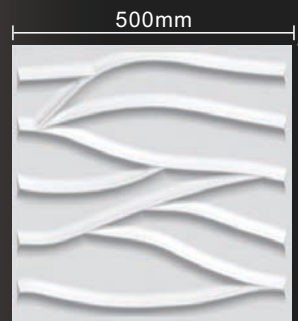

产品效果 PRODUCT EFFECT

型号: D151
model

材质: 环保阻燃PVC
material

规格: 500*500mm
specifications

3D浮雕高度: 17mm
3D Relief height

材质厚度: 1mm
thickness of the material