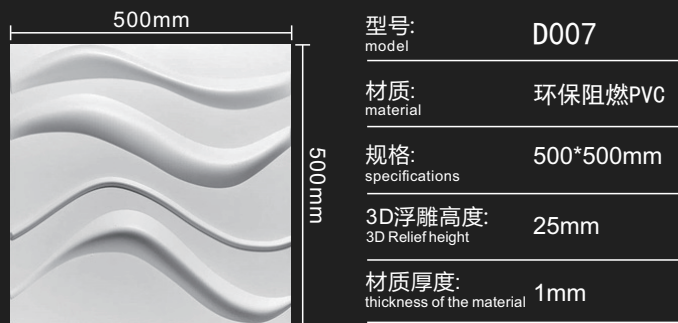

产品效果 PRODUCT EFFECT