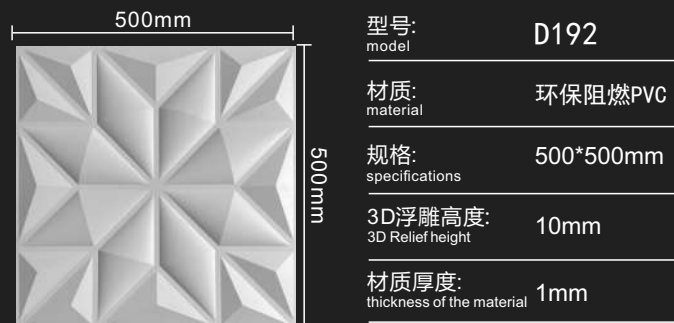

产品效果 PRODUCT EFFECT