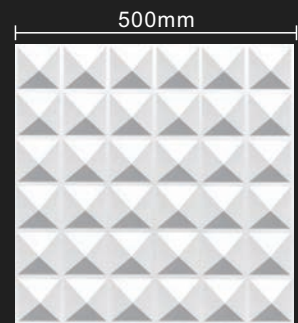

# 产品效果 PRODUCT EFFECT

型号: model **D050**  
 材质: material 环保阻燃PVC  
 规格: specifications 500\*500mm  
 3D浮雕高度: 3D Relief height 5mm  
 材质厚度: thickness of the material 1mm

型号: model **D052**  
 材质: material 环保阻燃PVC  
 规格: specifications 500\*500mm  
 3D浮雕高度: 3D Relief height 15mm  
 材质厚度: thickness of the material 1mm

# 产品效果 PRODUCT EFFECT

型号: model **D056**  
 材质: material 环保阻燃PVC  
 规格: specifications 500\*500mm  
 3D浮雕高度: 3D Relief height 13mm  
 材质厚度: thickness of the material 1mm

型号: model **D058**  
 材质: material 环保阻燃PVC  
 规格: specifications 500\*500mm  
 3D浮雕高度: 3D Relief height 24mm  
 材质厚度: thickness of the material 1mm