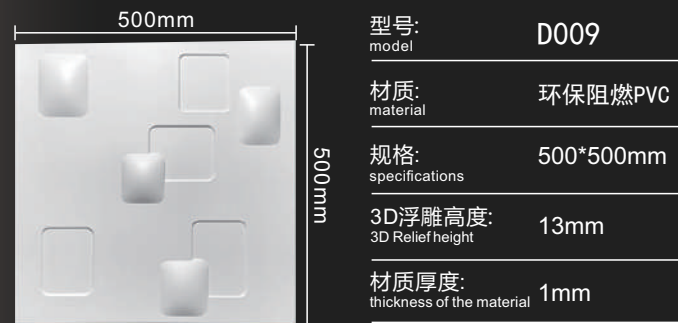

产品效果 PRODUCT EFFECT