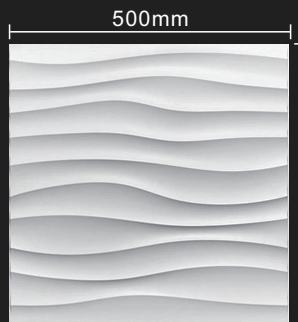

产品效果 PRODUCT EFFECT

型号: D105
model

材质: 环保阻燃PVC
material

规格: 500*500mm
specifications

3D浮雕高度: 10mm
3D Relief height

材质厚度: 1mm
thickness of the material