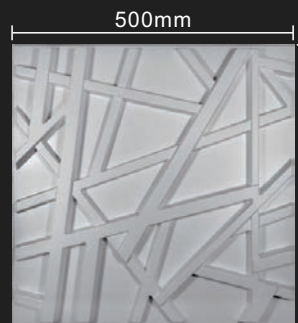

型号: model	D134
材质: material	环保阻燃PVC
规格: specifications	500*500mm
3D浮雕高度: 3D Relief height	18mm
材质厚度: thickness of the material	1mm