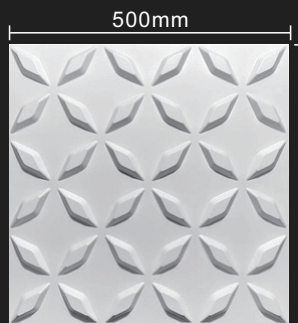

# 产品效果 PRODUCT EFFECT

型号: model	D059
材质: material	环保阻燃PVC
规格: specifications	500*500mm
3D浮雕高度: 3D Relief height	26mm
材质厚度: thickness of the material	1mm

型号: model	D061
材质: material	环保阻燃PVC
规格: specifications	500*500mm
3D浮雕高度: 3D Relief height	11mm
材质厚度: thickness of the material	1mm

# 产品效果 PRODUCT EFFECT

型号: model	D061-1
材质: material	环保阻燃PVC
规格: specifications	500*500mm
3D浮雕高度: 3D Relief height	15mm
材质厚度: thickness of the material	1mm

型号: model	D062
材质: material	环保阻燃PVC
规格: specifications	500*500mm
3D浮雕高度: 3D Relief height	10mm
材质厚度: thickness of the material	1mm

# 产品效果 PRODUCT EFFECT

型号: model	D063
材质: material	环保阻燃PVC
规格: specifications	500*500mm
3D浮雕高度: 3D Relief height	14mm
材质厚度: thickness of the material	1mm

型号: model	D065
材质: material	环保阻燃PVC
规格: specifications	500*500mm
3D浮雕高度: 3D Relief height	10mm
材质厚度: thickness of the material	1mm