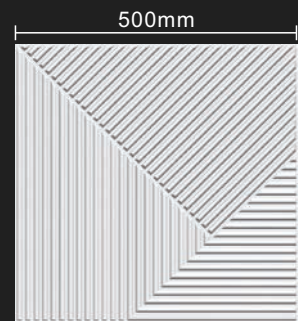

型号: D168
model

材质: 环保阻燃PVC
material

规格: 500*500mm
specifications

3D浮雕高度: 8mm
3D Relief height

材质厚度: 1mm
thickness of the material