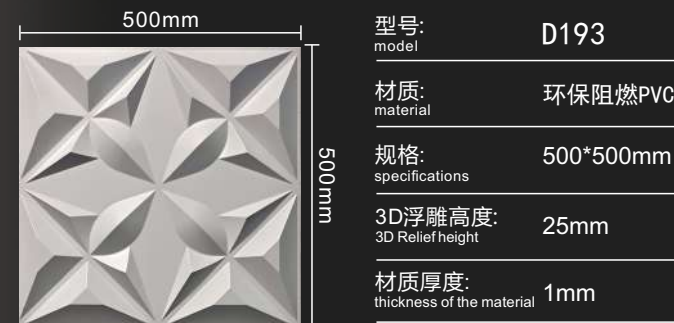

产品效果 PRODUCT EFFECT