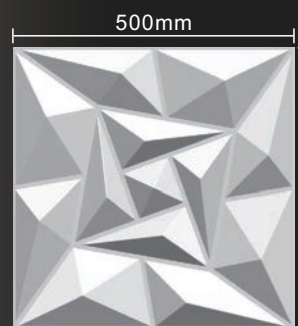

产品效果 PRODUCT EFFECT

型号: D175
model

材质: 环保阻燃PVC
material

规格: 500*500mm
specifications

3D浮雕高度: 33mm
3D Relief height

材质厚度: 1mm
thickness of the material