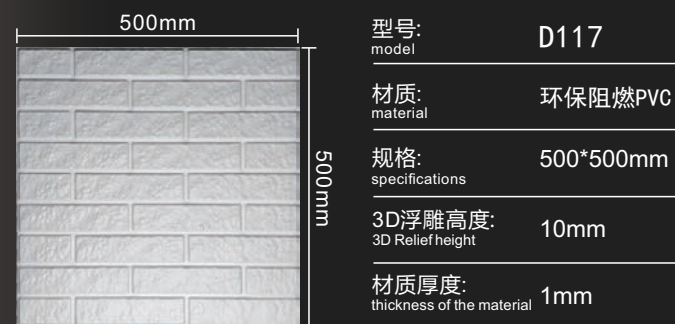

产品效果 PRODUCT EFFECT