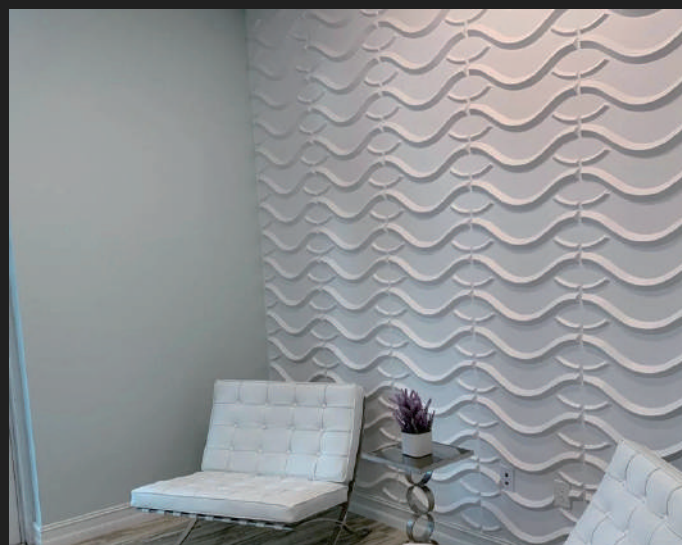

规格: 500\*500mm  
specifications

3D浮雕高度: 45mm  
3D Relief height

材质厚度: 1mm  
thickness of the material