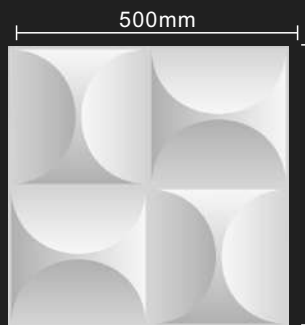

产品效果 PRODUCT EFFECT

型号: D212
model

材质: 环保阻燃PVC
material

规格: 500*500mm
specifications

3D浮雕高度: 15mm
3D Relief height

材质厚度: 1mm
thickness of the material