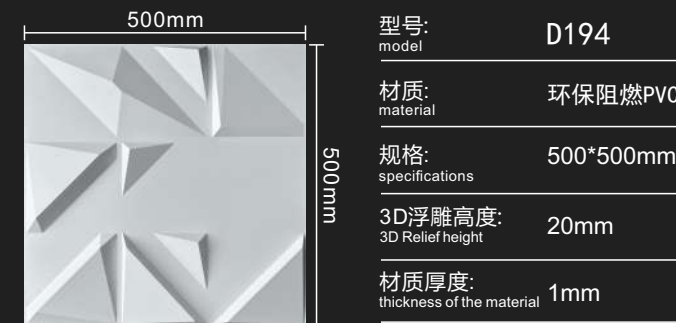

产品效果 PRODUCT EFFECT