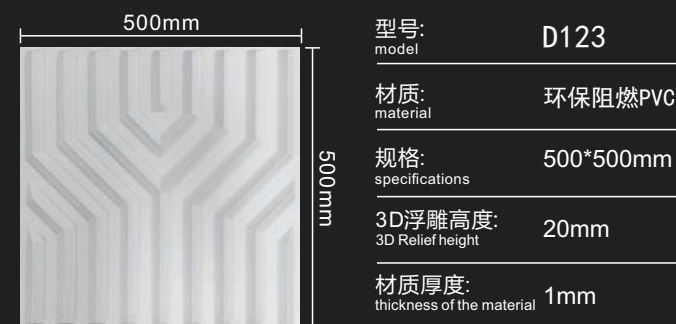

产品效果 PRODUCT EFFECT