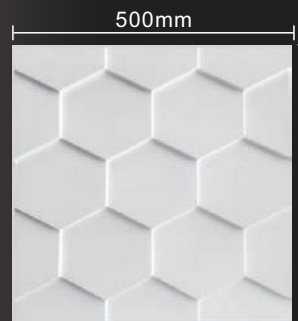

产品效果 PRODUCT EFFECT

型号: model **D159**

材质: material 环保阻燃PVC

规格: specifications 500*500mm

3D浮雕高度: 3D Relief height 15mm

材质厚度: thickness of the material 1mm